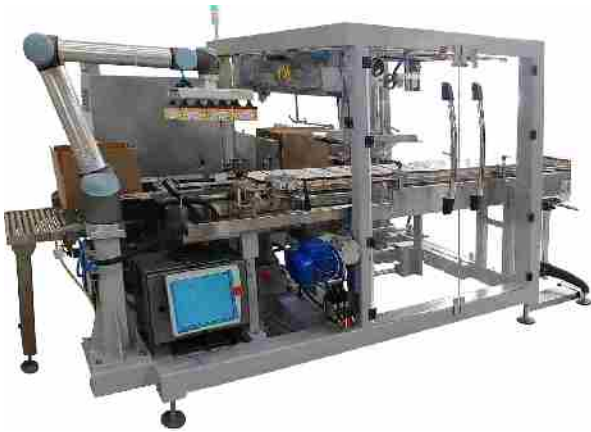

Robotic Case Packer

RSC Case Packer - TL

Delta Robot Case Packer

Email: info@clearpack.com | Website: www.clearpack.com

Robotic Case Packer

Side Load Case Packer

Cobot Monoblock Case Packer

Scara Robot Case Packer