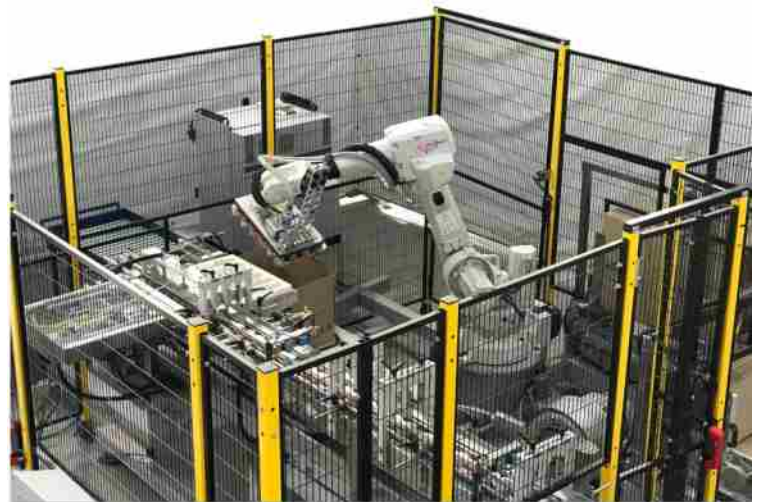

End of Line Packaging Solutions

Case Packing

Innovative, efficient and competitively priced pick and place case packing solutions are capable of handling a vast range of applications. These pick and place case packers are ergonomic, compact and easy for changeover. The modular design makes the case packer flexible to adapt to different containers.

Technological Solution

- Side Load Case Packing
- Top Load Case Packing
- Wrap Around Case Packing

Features

- Compact case packing
- Open and ergonomic design
- Quick and tool free changeover
- Low cost of ownership and increased productivity